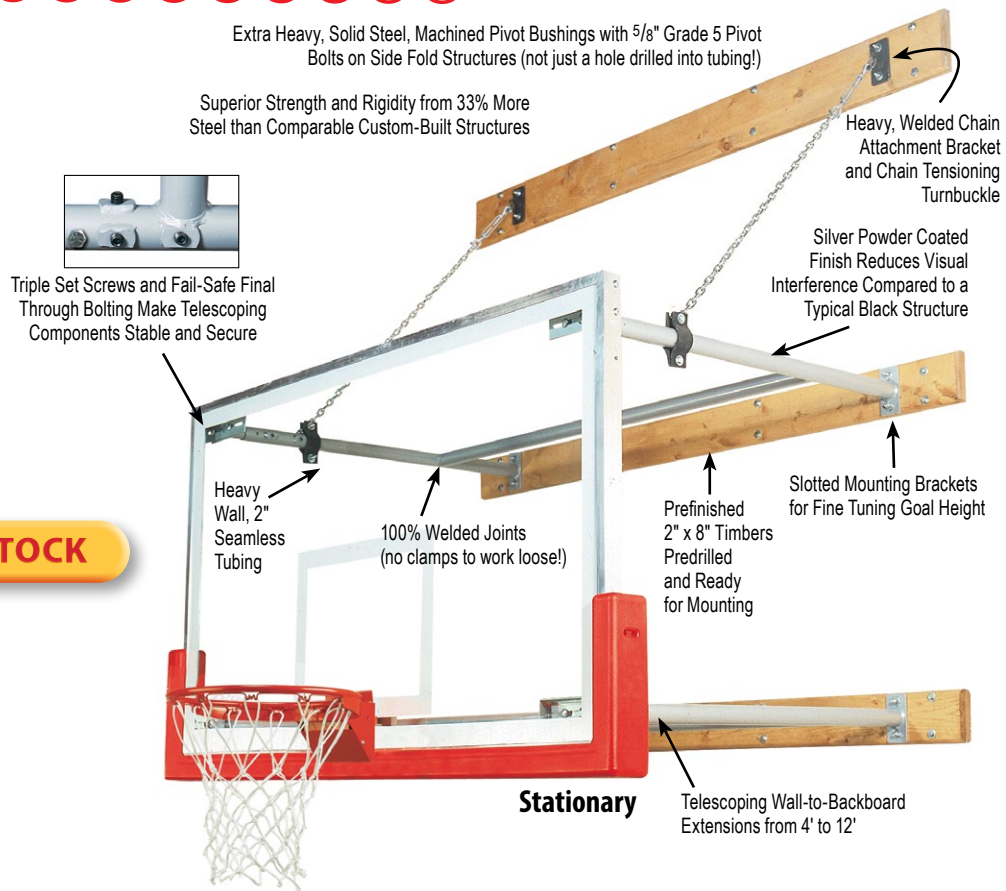

Stationary and Side Fold

Complete wall mount structure packages in-stock for immediate delivery.

CAUTION!
Wall structure purchaser assumes all mounting liability. See BACK PAGES OF CATALOG for safety Warning.

Stationary

Structures adjust backboard face anywhere from 48" to 144" from wall at time of installation... Easy-to-order and install telescoping structures • Available for immediate delivery • Extra heavy steel tubular design with silver powder coated finish • Packages include structure, wall boards, support chains, Unbreakable 42" x 72" glass backboard, breakaway goal, DuraSkin backboard padding (choose from 17 colors), instructions and all mounting hardware except that required to anchor wall boards to wall • If you need rim height adjustability see page 14 for optional goal height adjusters • **Lifetime limited warranty on wall mount structures.**

IN-STOCK

Side Fold

Swing left or right for storage close to wall without tools or ladders... Structures position backboard face anywhere from 48" to 144" from wall at time of installation without field modification • Available for immediate delivery • Extra heavy, steel tubular design with silver powder coated finish • Heavy, solid steel, machined pivot bushings with 5/8" grade 5 pivot bolts (not just a hole drilled into tubing!) • Slotted mounting brackets for fine tuning goal height • Packages include structure, wall boards, support chains, Unbreakable 42" x 72" glass backboard, breakaway goal, DuraSkin backboard padding (choose from 17 colors), release hook, instructions and all mounting hardware except that required to anchor wall boards to wall • If you need rim height adjustability see page 14 for optional goal height adjusters • **Lifetime limited warranty on wall mount structures.**