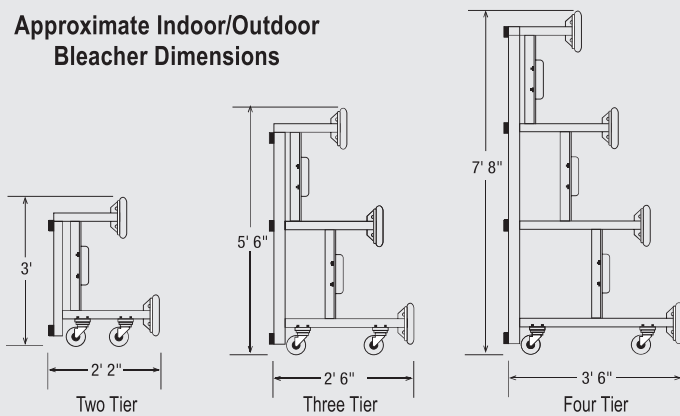

Approximate Indoor/Outdoor Bleacher Dimensions

WARNING!
All Bison bleachers are designed and manufactured to meet or exceed ICC300-2023 when correctly installed and maintained in accordance with the instructions provided. Local codes vary and Bison bleachers may not meet all local or state codes. Bison assumes no responsibility for customer selection of bleachers that do not meet local codes.