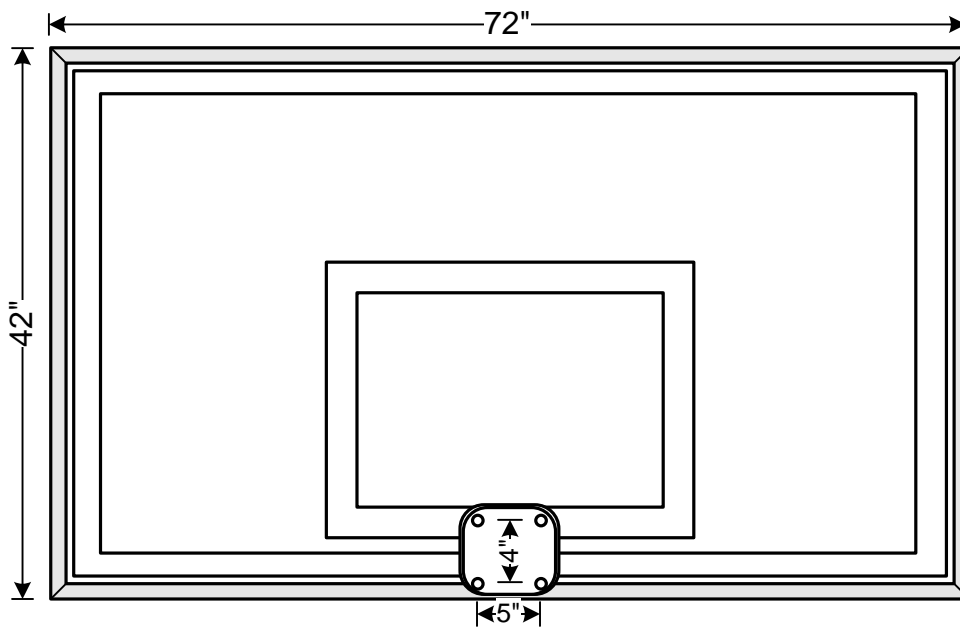

42" Short "XL" Glass Backboard
#BA42XL

FRONT VIEW

REAR VIEW